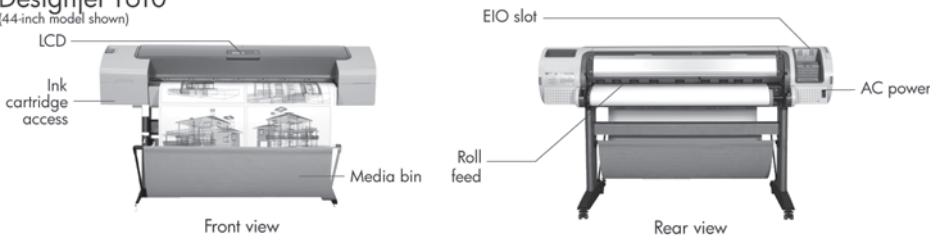

Designjet T610

(44-inch model shown)